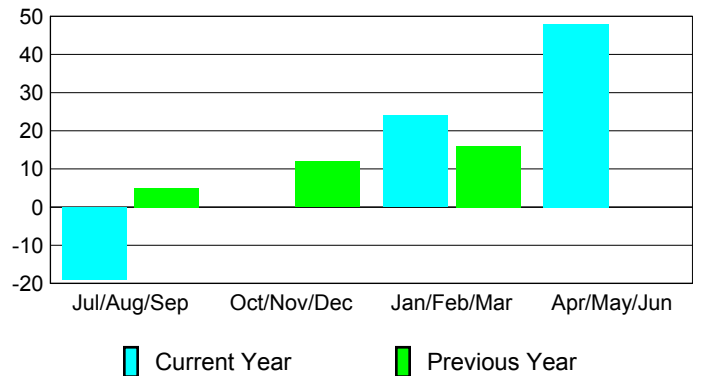

Membership Results 2009-2010

Membership 2008-2009

Month	Net Memb Goal	Actual New Memb	Actual Dropped Memb	Gain/Loss of Memb	Gain/Loss of Memb
Jul/Aug/Sep	5	23	-42	-19	5
Oct/Nov/Dec	0	22	-22	0	12
Jan/Feb/Mar	28	72	-48	24	16
Apr/May/Jun	29	102	-54	48	0
Totals	62	219	-166	53	33

Membership Results 2009-2010

Goal, New, Dropped, Gain/Loss

Comparison of Membership Gain/Loss

Current Year Compared to the Previous Year

Gender Comparison 2009-2010

Jul/Aug/Sep

Oct/Nov/Dec

Jan/Feb/Mar