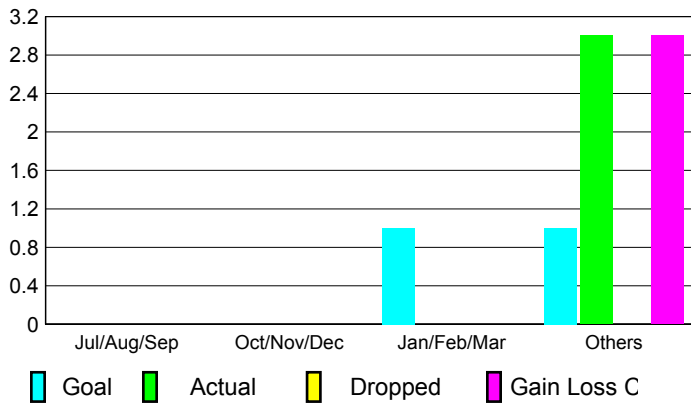

2009-2010 GMT Quarterly Report for District (or Undistricted) **District 111MN**

GMT: **PROF DR Wieland Richter**

Location: **GERMANY**

GMT CA: **4**

CLUBS

Club Results 2009-2010

Clubs 2008-2009

Month	New Club Goal	Actual New Clubs	Actual Dropped Clubs	Gain/Loss of Clubs	Gain/Loss of Clubs
Jul/Aug/Sep	0	0	0	0	0
Oct/Nov/Dec	0	0	0	0	0
Jan/Feb/Mar	1	0	0	0	1
Apr/May/Jun	1	3	0	3	0
Totals	2	3	0	3	1

Club Results 2009-2010

Goal, New, Dropped, Gain/Loss

Comparison of Club Gain/Loss

Current Year Compared to the Previous Year

YTD Status Quo Clubs 2009-2010

Status Quo Clubs Compared to Status Quo Members

MEMBERSHIP

Membership Results 2009-2010

Membership 2008-2009

Month	Net Memb Goal	Actual New Memb	Actual Dropped Memb	Gain/Loss of Memb	Gain/Loss of Memb
Jul/Aug/Sep	5	23	-42	-19	5
Oct/Nov/Dec	0	22	-22	0	12
Jan/Feb/Mar	28	72	-48	24	16
Apr/May/Jun	29	102	-54	48	0
Totals	62	219	-166	53	33