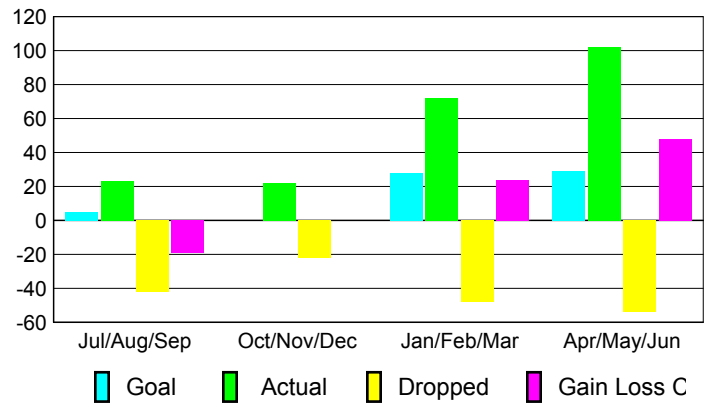

Membership Results 2009-2010

Goal, New, Dropped, Gain/Loss

Comparison of Membership Gain/Loss

Current Year Compared to the Previous Year